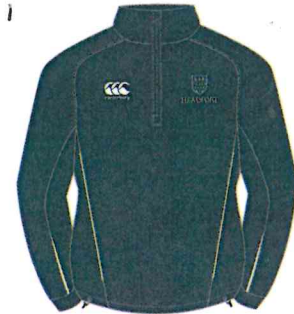

SPORTS UNIFORM 2018

SCHOOL SPORTS

01 HEADFORT MIDLAYER ©

The 1/4 zip midlayer is a compulsory part of the school uniform

02 TRACKSUIT BOTTOMS ©

Tracksuit bottoms are a compulsory part of the school uniform

03 RAIN JACKET ©

The full zip rain jacket is a compulsory part of the school uniform

04 REVERSIBLE JERSEY ©

Compulsory for all students

05 BOY'S SHORTS ©

Compulsory for all students

06 GIRL'S SKORTS ©

Compulsory for all students