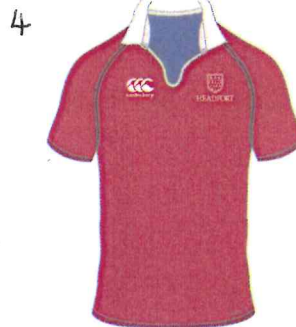

07 SPORT SOCKS ©

Compulsory for all students

BASE LAYERS

08 BASE LAYER TOP

Optional Thermoreg Baselayer Top